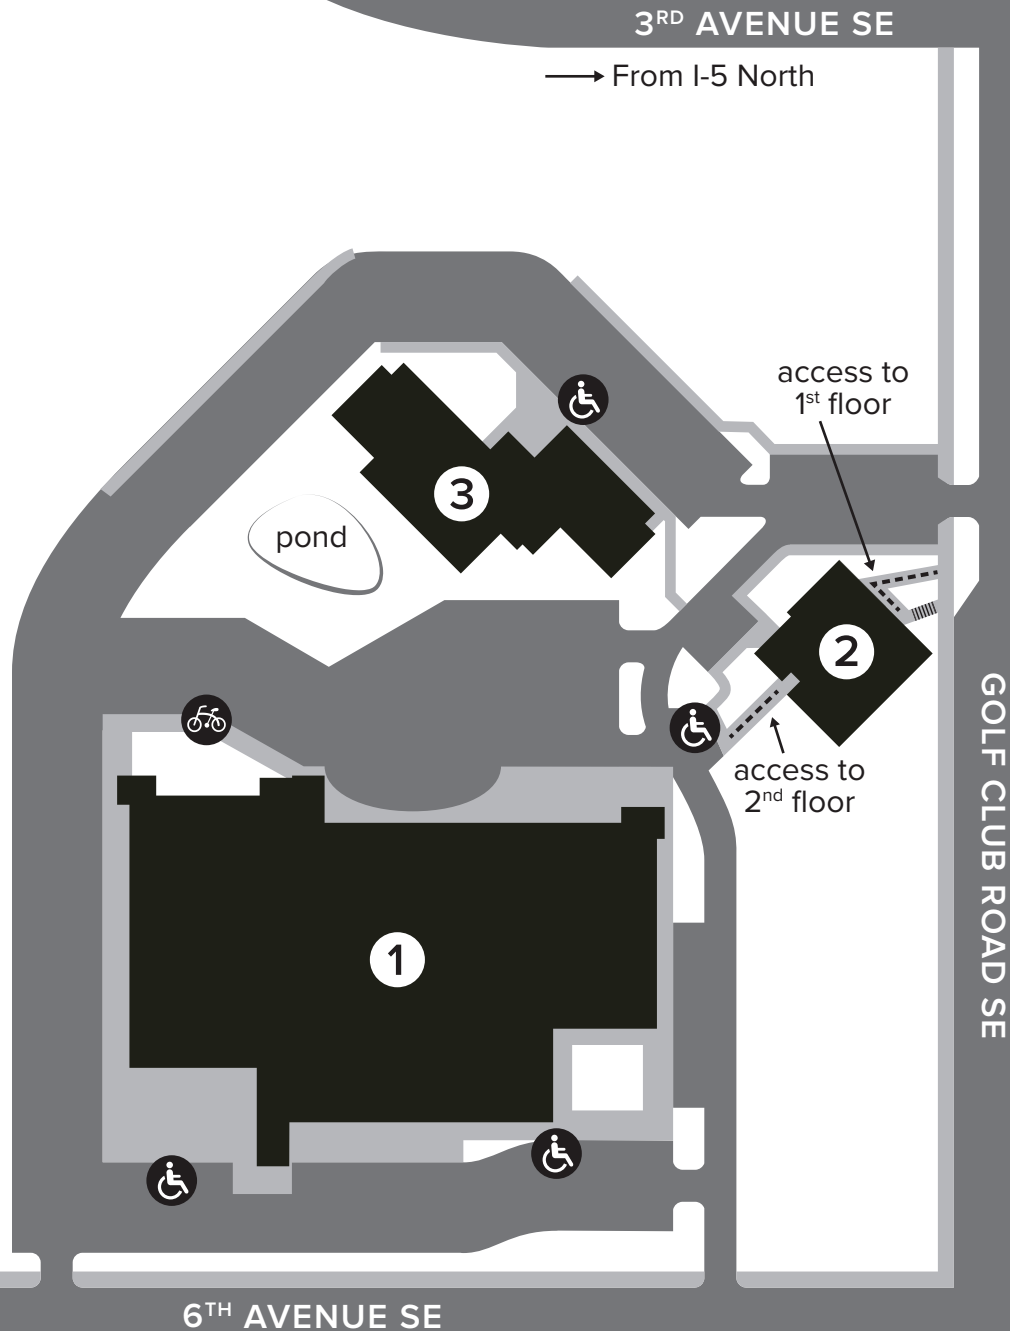

# South Puget Sound COMMUNITY COLLEGE

- 1 Center for Business and Innovation  
Corporate and Continuing Education  
Economic Development Council  
Event Center  
One Stop / Reception  
Testing Center
- 2 Lacey Veterans Services Hub
- 3 Machining Technologies,  
Architecture, Engineering, and  
Construction Technology

- Accessible Routes
- Accessible Parking
- Bike Racks
- Stairs

6<sup>TH</sup> AVENUE SE

Lacey Transit Center

GOLF CLUB ROAD SE

3<sup>RD</sup> AVENUE SE

→ From I-5 North