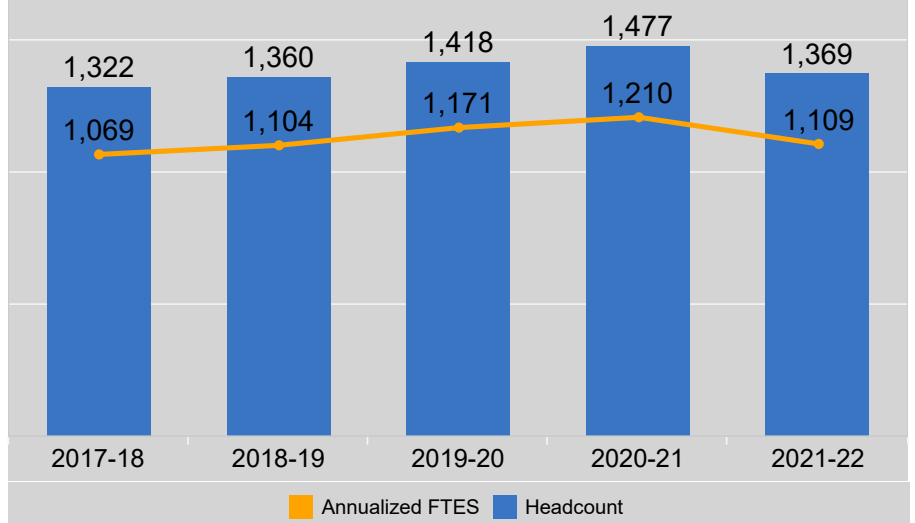

SPSCC Running Start Students

Diversity

Asian	8.7%
Pacific Islander	0.7%
African American	2.8%
Native American	0.7%
Hispanic	3.6%
Multiracial	20.0%
Caucasian	57.0%
Unknown	6.4%

Headcount and FTES

Top Enrollment