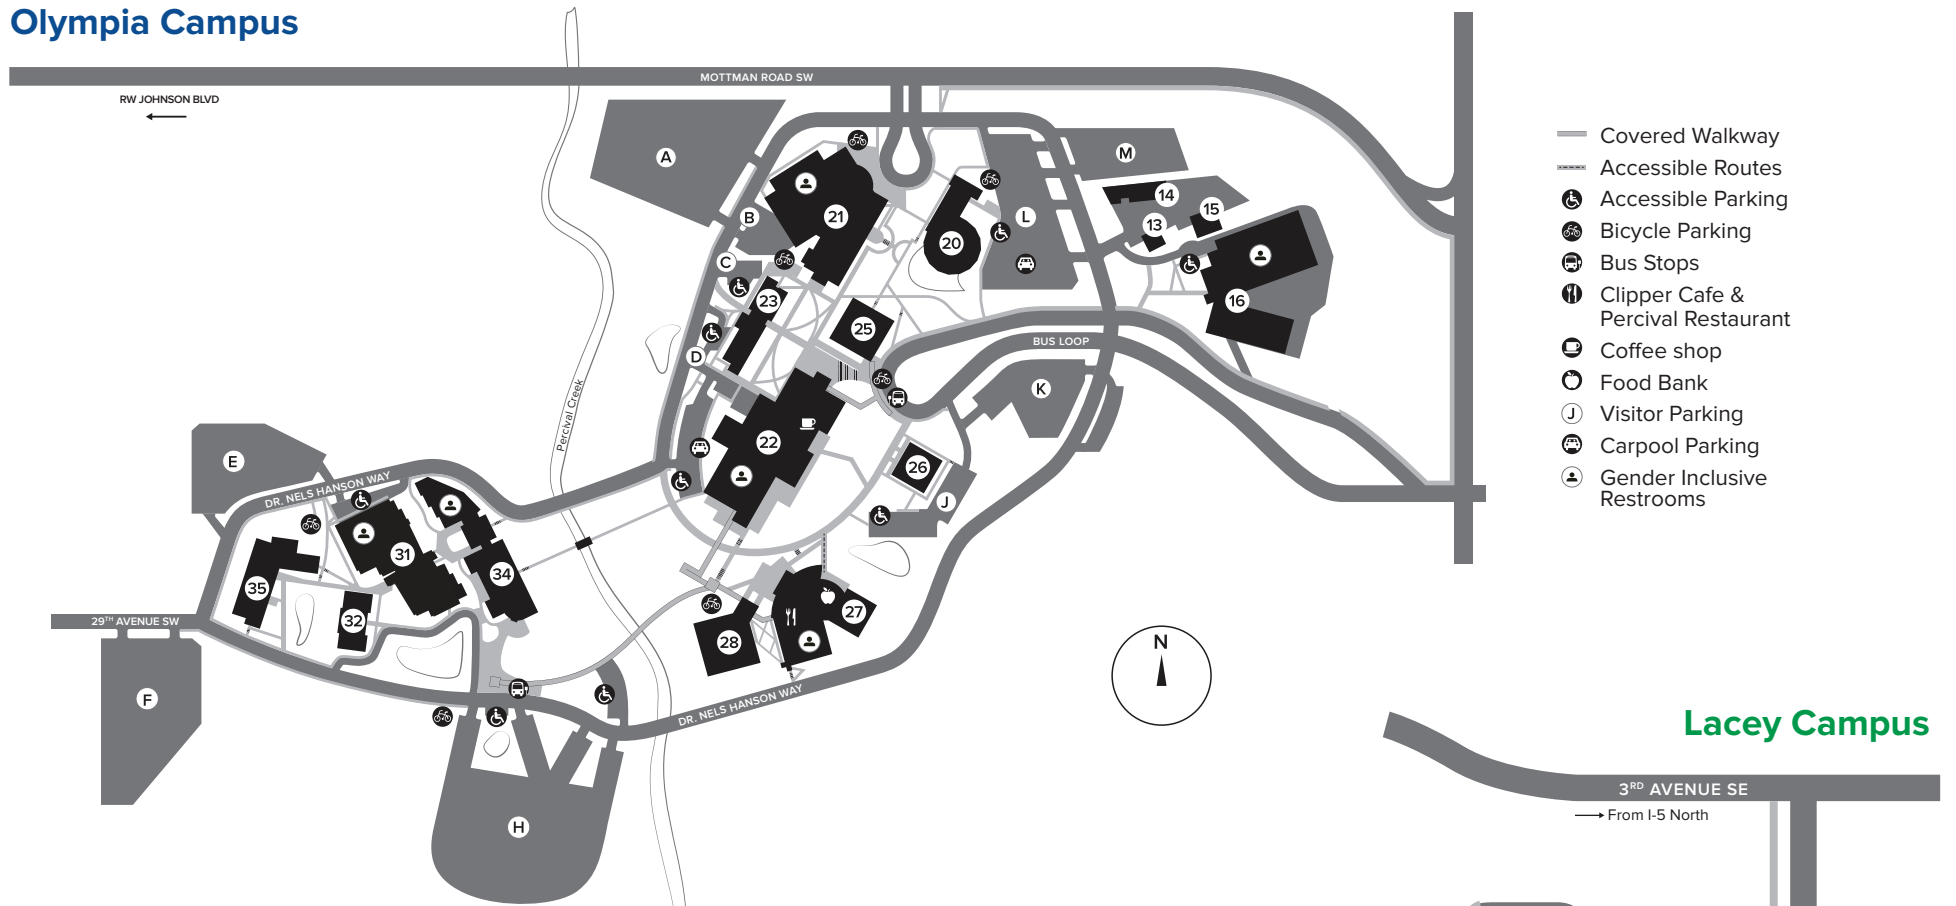

**Craft Beverage &
Management Programs**

Lacey Campus

4220 6th Ave. SE.
Lacey, WA 98503

**AEC Technology &
Machining Programs**

SPSCC in Yelm

1315 W. Yelm Ave.
Yelm, WA 98597

**High School Completion
& ESL Programs**

Olympia Campus

- 13/14/15** Grounds & Maintenance
- 16** Automotive/Welding/Central Services
- 20** Family Education Center/Child Care
- 21** Minnaert Center for the Arts/
Gallery/Theater
- 22** Center for Student Success/Library/
Student Services
- 23** Social Sciences
- 25** Administration/Security
- 26** Lecture Hall
- 27** Student Union/Bookstore/Food Services
- 28** Center for Transition Studies
- 31** Gymnasium/Health & Wellness Center
- 32** Natural Sciences
- 34** Allied Health/Technical Education/
Dental Clinic
- 35** Natural Sciences

- 1** Center for Business and Innovation
Corporate and Continuing Education
Economic Development Council
Event Center
One Stop / Reception
Testing Center
 - 2** Lacey Veterans Services Hub
 - 3** Machining Technologies,
Architecture, Engineering, and
Construction Technology
- Accessible Routes
 - ♿ Accessible Parking
 - 🚲 Bike Racks
 - 🪜 Stairs

Lacey Campus

🚏 Lacey Transit Center