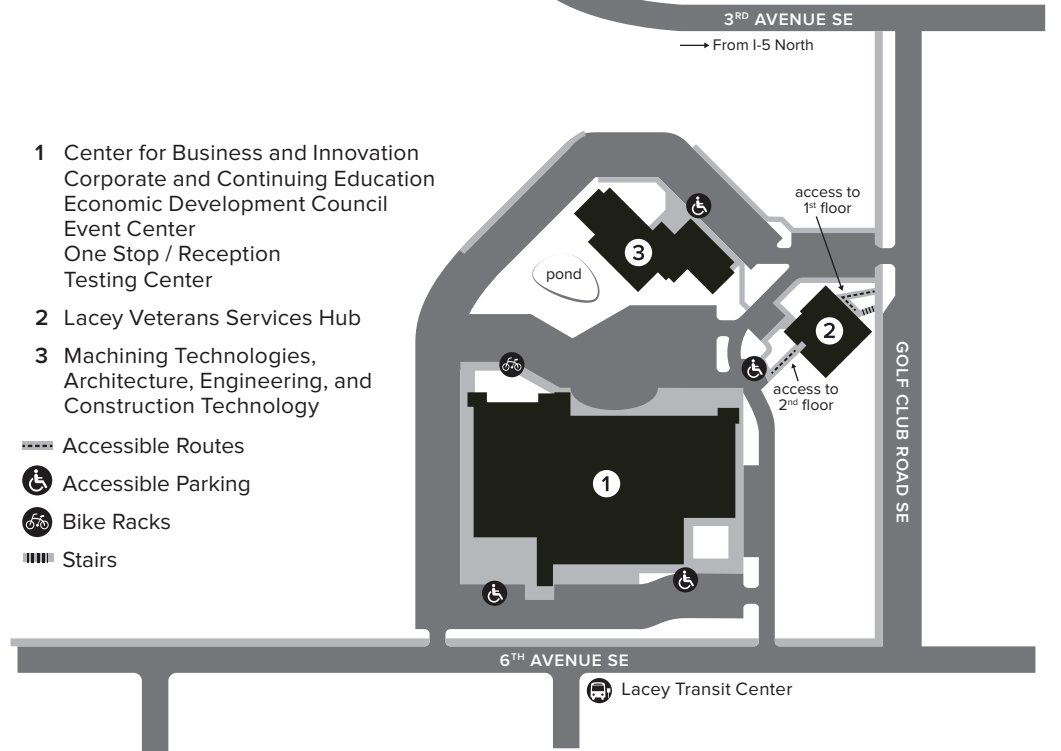

**Craft Beverage &
Management Programs**

Lacey Campus

4220 6th Ave. SE.
Lacey, WA 98503

**AEC Technology &
Machining Programs**

SPSCC in Yelm

1315 W. Yelm Ave.
Yelm, WA 98597

**High School Completion
& ESL Programs**

Olympia Campus

- 13/14/15** Grounds & Maintenance
- 16** Automotive/Welding/Central Services
- 20** Family Education Center/Child Care
- 21** Minnaert Center for the Arts/
Gallery/Theater
- 22** Center for Student Success/Library/
Student Services
- 23** Social Sciences
- 25** Administration/Security
- 26** Lecture Hall
- 27** Student Union/Bookstore/Food Services
- 28** Center for Transition Studies
- 31** Gymnasium/Health & Wellness Center
- 32** Natural Sciences
- 34** Allied Health/Technical Education/
Dental Clinic
- 35** Natural Sciences

- 1** Center for Business and Innovation
Corporate and Continuing Education
Economic Development Council
Event Center
One Stop / Reception
Testing Center
 - 2** Lacey Veterans Services Hub
 - 3** Machining Technologies,
Architecture, Engineering, and
Construction Technology
- Accessible Routes
 - ♿ Accessible Parking
 - 🚲 Bike Racks
 - 🪜 Stairs

Lacey Campus

🚏 Lacey Transit Center