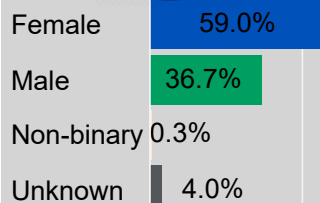

84.0%
of all Caucasian students
that attempted college level
courses complete them
successfully