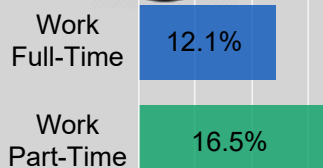

26.8%
of Caucasian students
receive need based aid