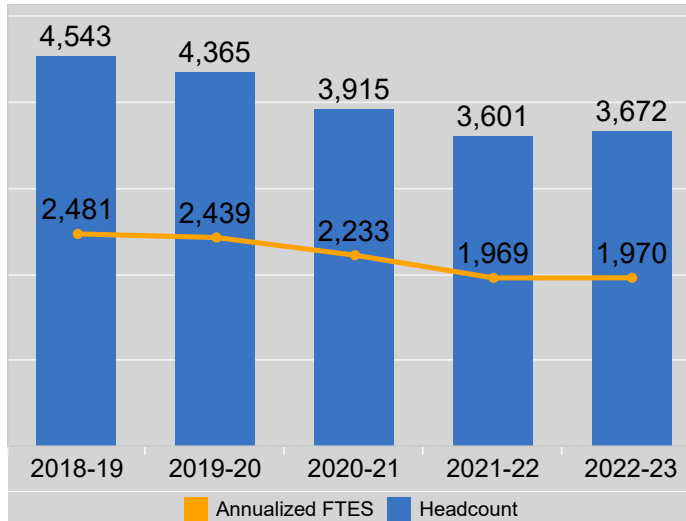

SPSCC Caucasian Students

Mirroring Community

Caucasian Populations

Thurston County:
71.4%

SPSCC Enrollment:
51.3%

SPSCC Graduates:
56.3%

Headcount and FTES

27.8%
of Caucasian students are
of low socioeconomic
status