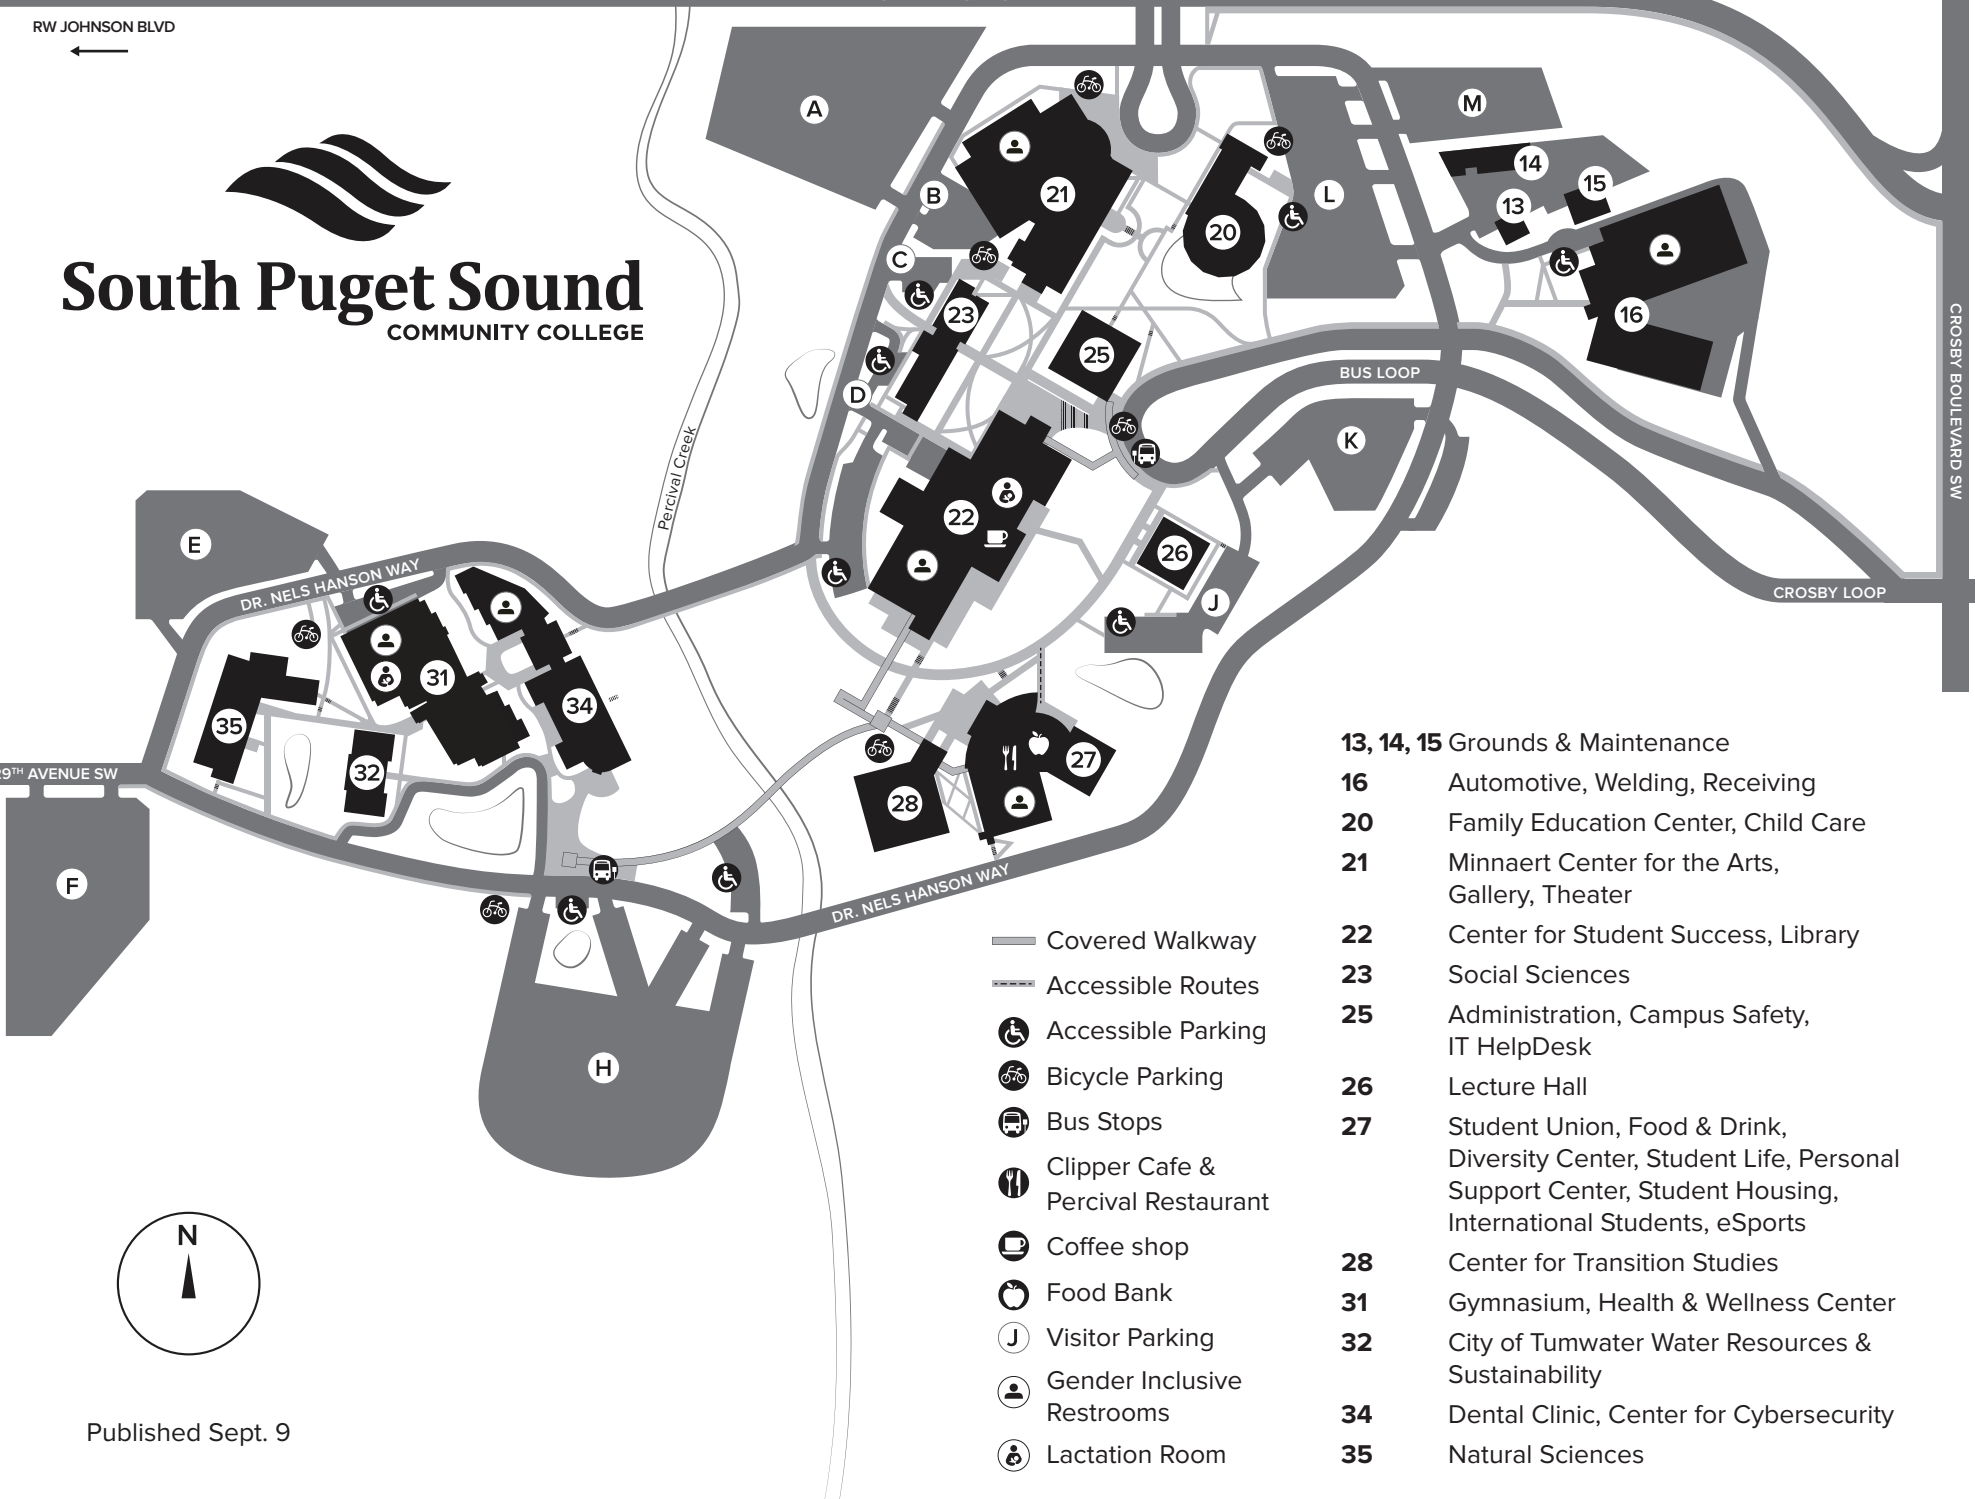

South Puget Sound

COMMUNITY COLLEGE

Percival Creek

CROSBY BOULEVARD SW

BUS LOOP

CROSBY LOOP

DR. NELS HANSON WAY

DR. NELS HANSON WAY

29TH AVENUE SW

Published Sept. 9

- Covered Walkway
- Accessible Routes
- Accessible Parking
- Bicycle Parking
- Bus Stops
- Clipper Cafe & Percival Restaurant
- Coffee shop
- Food Bank
- Visitor Parking
- Gender Inclusive Restrooms
- Lactation Room

- 13, 14, 15** Grounds & Maintenance
- 16** Automotive, Welding, Receiving
- 20** Family Education Center, Child Care
- 21** Minnaert Center for the Arts, Gallery, Theater
- 22** Center for Student Success, Library
- 23** Social Sciences
- 25** Administration, Campus Safety, IT HelpDesk
- 26** Lecture Hall
- 27** Student Union, Food & Drink, Diversity Center, Student Life, Personal Support Center, Student Housing, International Students, eSports
- 28** Center for Transition Studies
- 31** Gymnasium, Health & Wellness Center
- 32** City of Tumwater Water Resources & Sustainability
- 34** Dental Clinic, Center for Cybersecurity
- 35** Natural Sciences