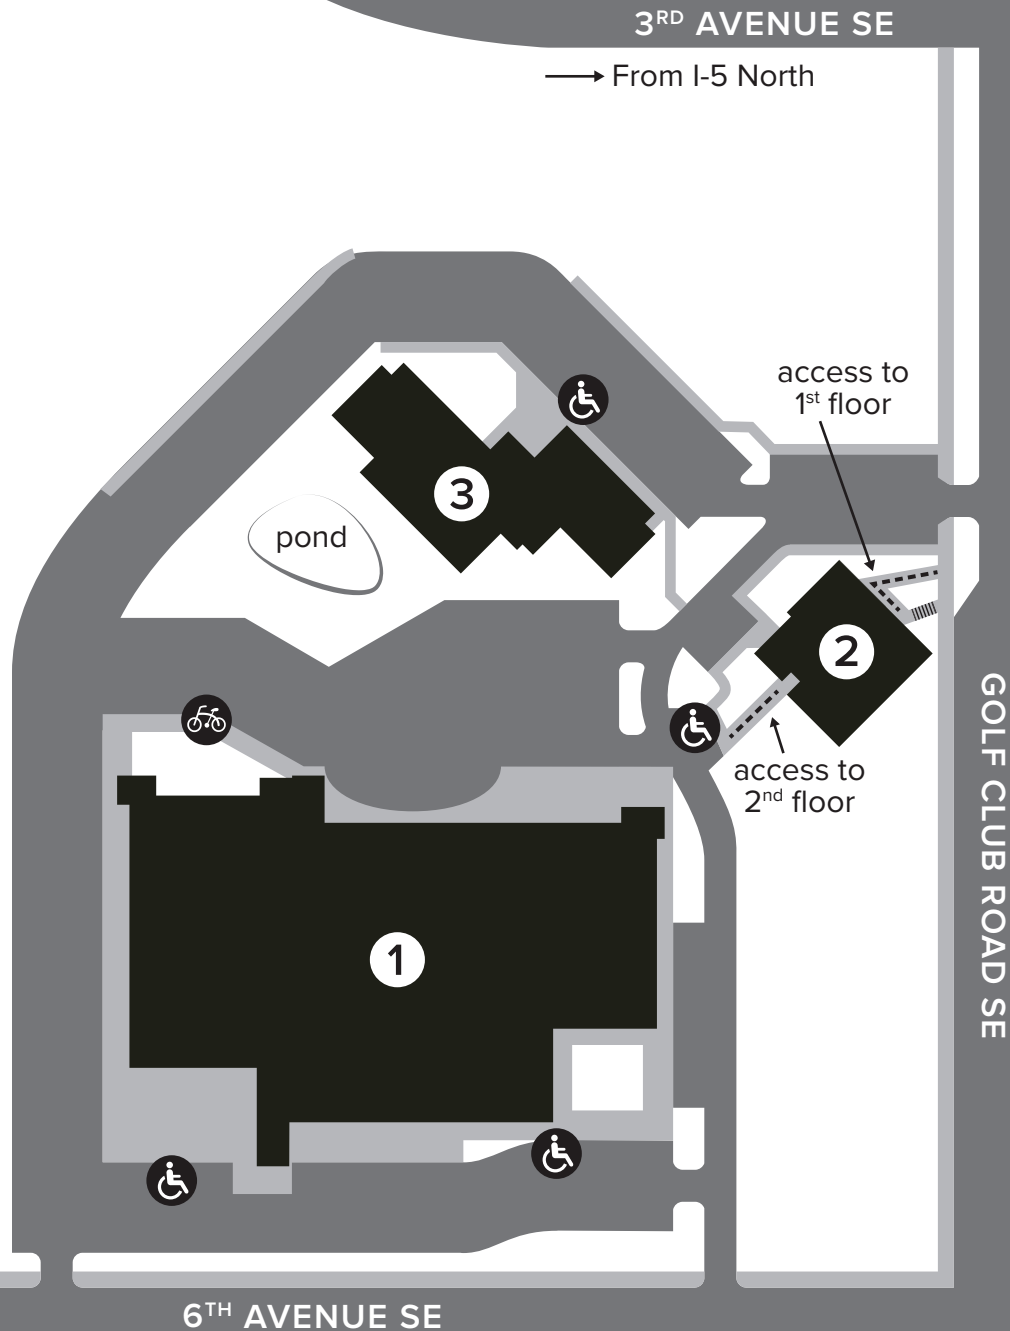

South Puget Sound COMMUNITY COLLEGE

- 1 Center for Business and Innovation
Corporate and Continuing Education
Event Center
Student Services/Reception
Testing Center
Economic Development Council
- 2 Lacey Veterans Services Hub
- 3 Advanced Manufacturing

- Accessible Routes
- Accessible Parking
- Bike Racks
- Stairs

6TH AVENUE SE

Lacey Transit Center