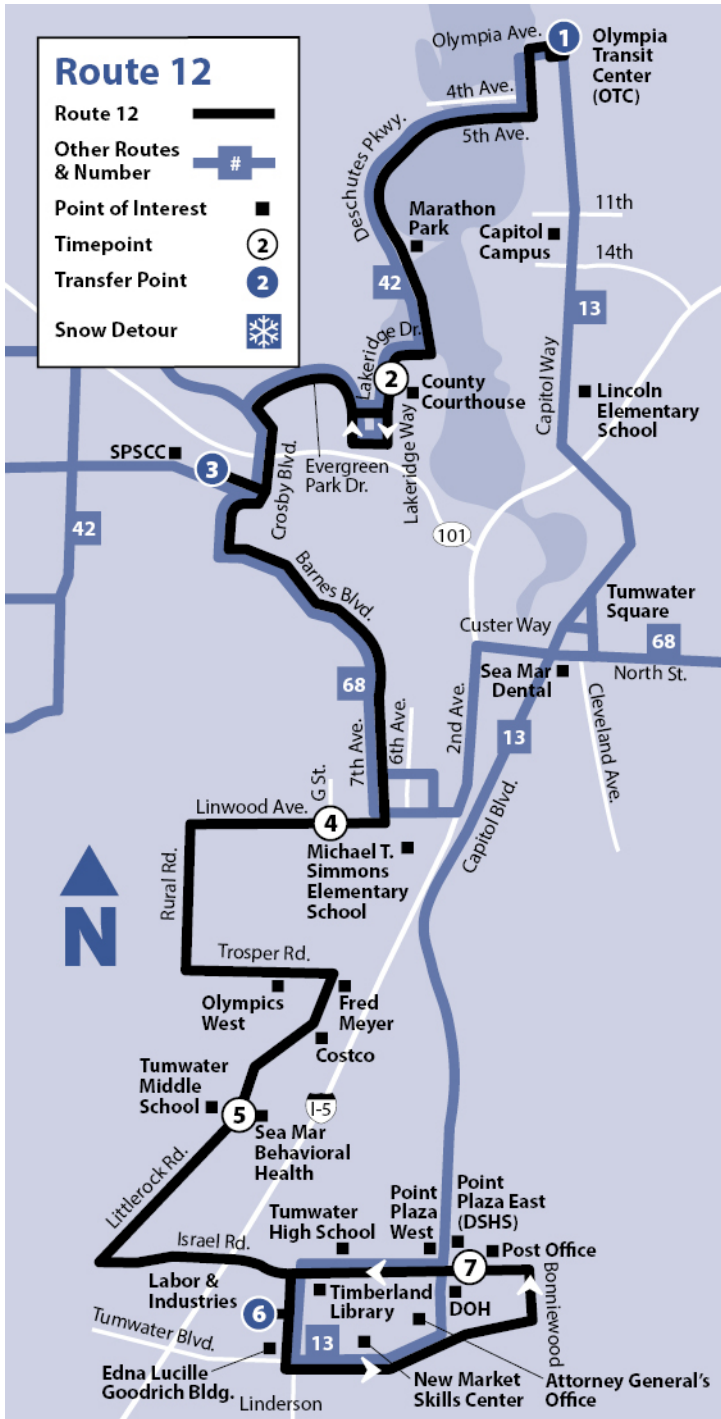

SUNDAYS

to Labor & Industries					to Olympia Transit Center						
8:30	8:36	8:42	8:51	8:58	9:09	9:14	9:20	9:27	9:37	9:43	9:55
9:15	9:21	9:27	9:36	9:43	9:54	9:59	10:05	10:12	10:22	10:28	10:40
10:00	10:06	10:12	10:21	10:28	10:39	10:44	10:50	10:57	11:07	11:13	11:25
10:45	10:51	10:57	11:06	11:13	11:24	11:29	11:35	11:42	11:52	11:58	12:10
11:30	11:36	11:42	11:51	11:58	12:09	12:14	12:20	12:27	12:37	12:43	12:55
12:15	12:21	12:27	12:36	12:43	12:54	12:59	1:05	1:12	1:22	1:28	1:40
1:00	1:06	1:12	1:21	1:28	1:39	1:44	1:50	1:57	2:07	2:13	2:25
1:45	1:51	1:57	2:06	2:13	2:24	2:29	2:35	2:42	2:52	2:58	3:10
2:30	2:36	2:42	2:51	2:58	3:09	3:14	3:20	3:27	3:37	3:43	3:55
3:15	3:21	3:27	3:36	3:43	3:54	3:59	4:05	4:12	4:22	4:28	4:40
4:00	4:06	4:12	4:21	4:28	4:39	4:44	4:50	4:57	5:07	5:13	5:25
4:45	4:51	4:57	5:06	5:13	5:24	5:29	5:35	5:42	5:52	5:58	6:10
5:30	5:36	5:42	5:51	5:58	6:09	6:14	6:20	6:27	6:37	6:43	6:55
6:15	6:21	6:27	6:36	6:43	6:54	6:59	7:05	7:12	7:22	7:28	7:40
7:00	7:06	7:12	7:21	7:28	7:39	7:44	7:50	7:57	8:07	8:13	8:25

A.M. times are in light type. P.M. times are in bold type.
Blue timepoint number indicates a Transfer Point. | Effective September 23, 2018