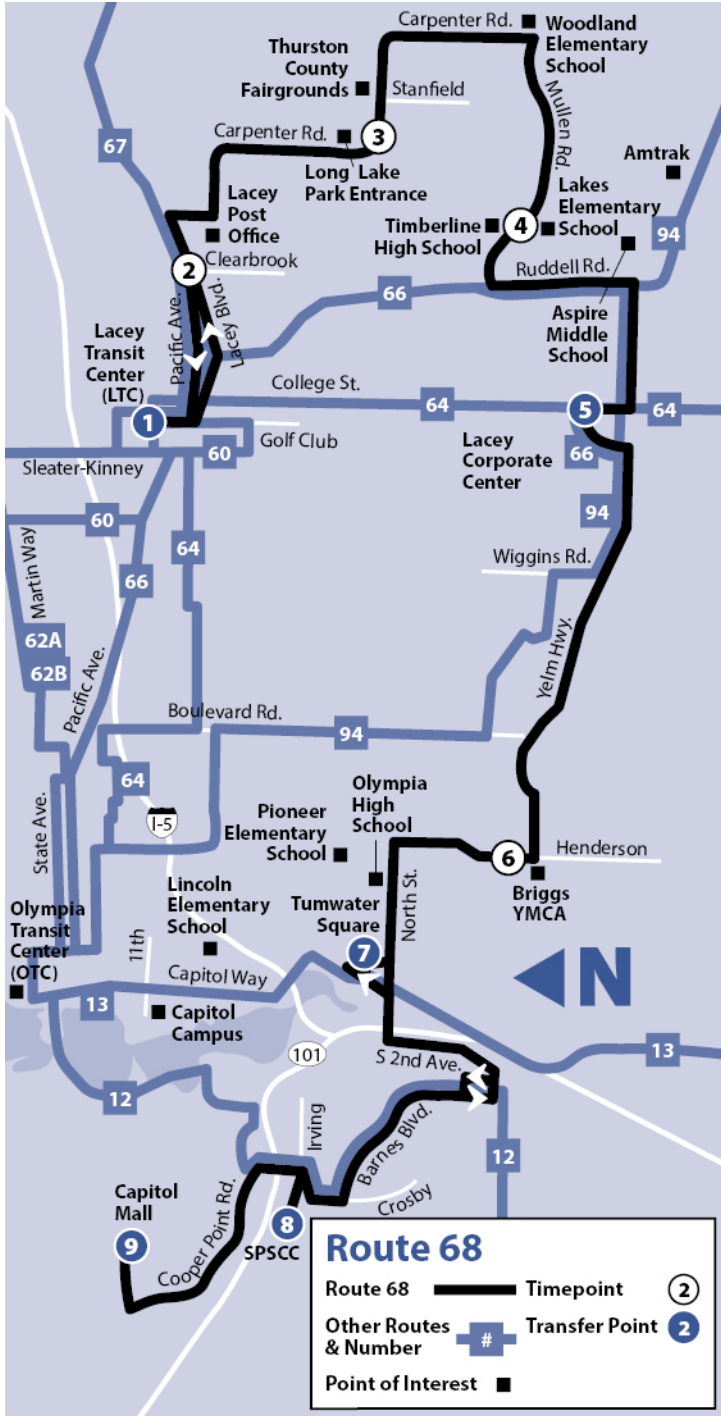

Yelm Highway/ West Olympia

Route
68

WEEKDAYS & SATURDAYS (cont'd)

DEPARTS Capital Mall 9	SPSCC 8	Tumwater Square 7	Henderson at Briggs Village 6	Corporate Center at College 5	Timberline High School 4	Carpenter at County Fairgrounds 3	Pacific at Bowler 2	ARRIVES Lacey Transit Center 1
to Lacey Transit Center via SPSCC								
—	—	—	—	5:55	6:01	6:08	6:13	6:20
—	—	—	—	6:25	6:31	6:38	6:43	6:50
6:15	6:27	6:40	6:45	6:55	7:01	7:08	7:13	7:20
6:45	6:57	7:10	7:15	7:25	7:31	7:38	7:43	7:50
7:15	7:27	7:40	7:45	7:55	8:01	8:08	8:13	8:20
7:45	7:57	8:10	8:15	8:25	8:31	8:38	8:43	8:50
8:15	8:27	8:40	8:45	8:55	9:01	9:08	9:13	9:20
8:45	8:57	9:10	9:15	9:25	9:31	9:38	9:43	9:50
9:15	9:27	9:40	9:45	9:55	10:01	10:08	10:13	10:20
9:45	9:57	10:10	10:15	10:25	10:31	10:38	10:43	10:50
10:15	10:27	10:40	10:45	10:55	11:01	11:08	11:13	11:20
10:45	10:57	11:10	11:15	11:25	11:31	11:38	11:43	11:50
11:15	11:27	11:40	11:45	11:55	12:01	12:08	12:13	12:20
11:45	11:57	12:10	12:15	12:25	12:31	12:38	12:43	12:50
12:15	12:27	12:40	12:45	12:55	1:01	1:08	1:13	1:20
12:45	12:57	1:10	1:15	1:25	1:31	1:38	1:43	1:50
1:15	1:27	1:40	1:45	1:55	2:01	2:08	2:13	2:20
1:45	1:57	2:10	2:15	2:25	2:31	2:38	2:43	2:50
2:15	2:27	2:40	2:45	2:55	3:01	3:08	3:13	3:20
2:45	2:57	3:10	3:15	3:25	3:31	3:38	3:43	3:50
3:15	3:27	3:40	3:45	3:55	4:01	4:08	4:13	4:20
3:45	3:57	4:10	4:15	4:25	4:31	4:38	4:43	4:50
4:15	4:27	4:40	4:45	4:55	5:01	5:08	5:13	5:20
4:45	4:57	5:10	5:15	5:25	5:31	5:38	5:43	5:50
5:15	5:27	5:40	5:45	5:55	6:01	6:08	6:13	6:20
5:45	5:57	6:10	6:15	6:25	6:31	6:38	6:43	6:50
6:15	6:27	6:40	6:45	6:55	7:01	7:08	7:13	7:20
6:45	6:57	7:10	7:15	7:25	7:31	7:38	7:43	7:50
7:15	7:27	7:40	7:45	7:55	8:01	8:08	8:13	8:20
7:45	7:57	8:10	8:15	8:25	8:31	8:38	8:43	8:50
8:15	8:27	8:40	8:45	8:55	9:01	9:08	9:13	9:20
8:45	8:57	9:10	9:15	9:25	9:31	9:38	9:43	9:50
9:15	9:27	9:40	9:45	9:55	10:01	10:08	10:13	10:20
9:45	9:57	10:10	10:15	10:25	10:31	10:38	10:43	10:50