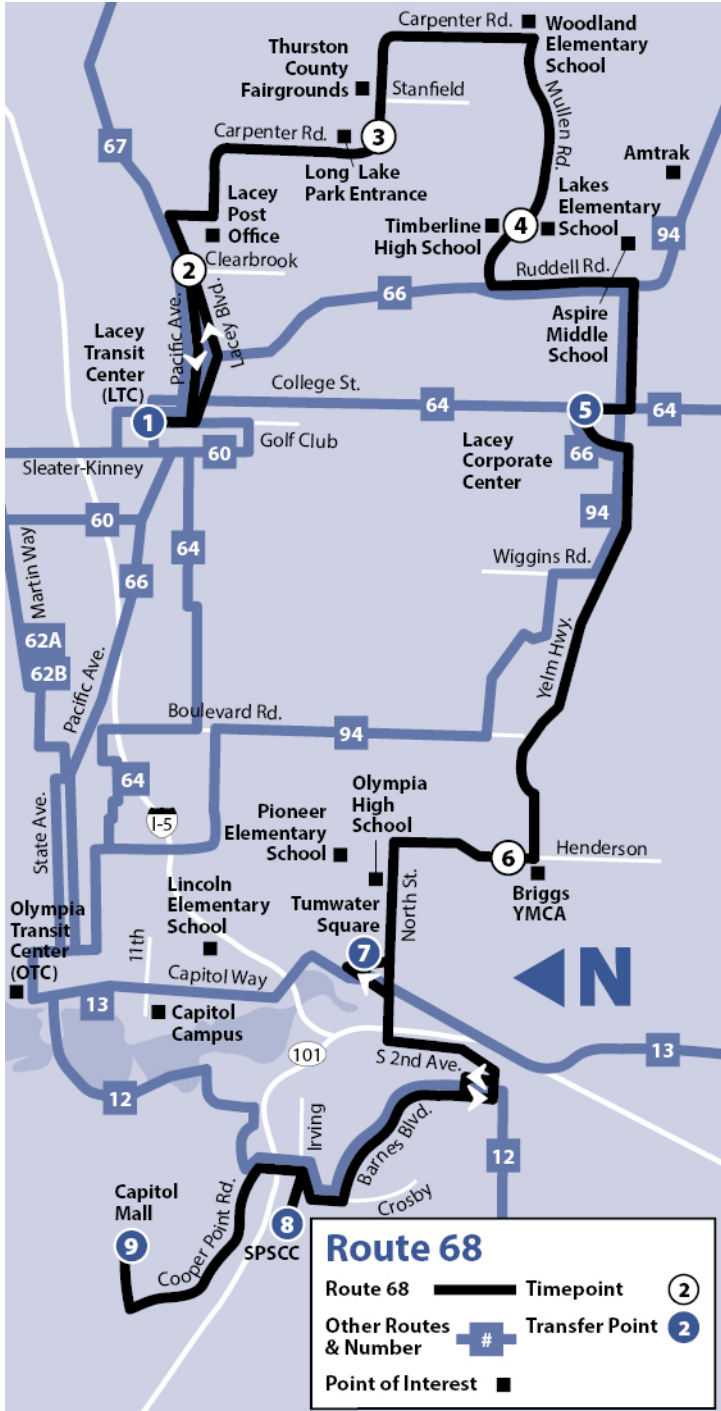

Yelm Highway/ West Olympia

WEEKDAYS & SATURDAYS

- ① DEPARTS Lacey Transit Center (Bay 1)
- ② Lacey Blvd. at Clearbrook
- ③ Carpenter at County Fairgrounds
- ④ Timberline High School
- ⑤ Corporate Center at College
- ⑥ Henderson at Briggs Village
- ⑦ Tumwater Square
- ⑧ SPSCC
- ⑨ ARRIVES Capital Mall

to Capital Mall via SPSCC									
—	—	—	—	5:54	6:01	6:10	6:22	6:36	
6:01	6:06	6:11	6:15	6:24	6:31	6:40	6:52	7:06	
6:31	6:36	6:41	6:45	6:54	7:01	7:10	7:22	7:36	
7:01	7:06	7:11	7:15	7:24	7:31	7:40	7:52	8:06	
7:31	7:36	7:41	7:45	7:54	8:01	8:10	8:22	8:36	
8:01	8:06	8:11	8:15	8:24	8:31	8:40	8:52	9:06	
8:31	8:36	8:41	8:45	8:54	9:01	9:10	9:22	9:36	
9:01	9:06	9:11	9:15	9:24	9:31	9:40	9:52	10:06	
9:31	9:36	9:41	9:45	9:54	10:01	10:10	10:22	10:36	
10:01	10:06	10:11	10:15	10:24	10:31	10:40	10:52	11:06	
10:31	10:36	10:41	10:45	10:54	11:01	11:10	11:22	11:36	
11:01	11:06	11:11	11:15	11:24	11:31	11:40	11:52	12:06	
11:31	11:36	11:41	11:45	11:54	12:01	12:10	12:22	12:36	
12:01	12:06	12:11	12:15	12:24	12:31	12:40	12:52	1:06	
12:31	12:36	12:41	12:45	12:54	1:01	1:10	1:22	1:36	
1:01	1:06	1:11	1:15	1:24	1:31	1:40	1:52	2:06	
1:31	1:36	1:41	1:45	1:54	2:01	2:10	2:22	2:36	
2:01	2:06	2:11	2:15	2:24	2:31	2:40	2:52	3:06	
2:31	2:36	2:41	2:45	2:54	3:01	3:10	3:22	3:36	
3:01	3:06	3:11	3:15	3:24	3:31	3:40	3:52	4:06	
3:31	3:36	3:41	3:45	3:54	4:01	4:10	4:22	4:36	
4:01	4:06	4:11	4:15	4:24	4:31	4:40	4:52	5:06	
4:31	4:36	4:41	4:45	4:54	5:01	5:10	5:22	5:36	
5:01	5:06	5:11	5:15	5:24	5:31	5:40	5:52	6:06	
5:31	5:36	5:41	5:45	5:54	6:01	6:10	6:22	6:36	
6:01	6:06	6:11	6:15	6:24	6:31	6:40	6:52	7:06	
6:31	6:36	6:41	6:45	6:54	7:01	7:10	7:22	7:36	
7:01	7:06	7:11	7:15	7:24	7:31	7:40	7:52	8:06	
7:31	7:36	7:41	7:45	7:54	8:01	8:10	8:22	8:36	
8:01	8:06	8:11	8:15	8:24	8:31	8:40	8:52	9:06	
8:31	8:36	8:41	8:45	8:54	9:01	9:10	9:22	9:36	
9:01	9:06	9:11	9:15	9:24	9:31	9:40	9:52	10:06	
9:31	9:36	9:41	9:45	9:54	10:01	10:10	10:22	10:36	