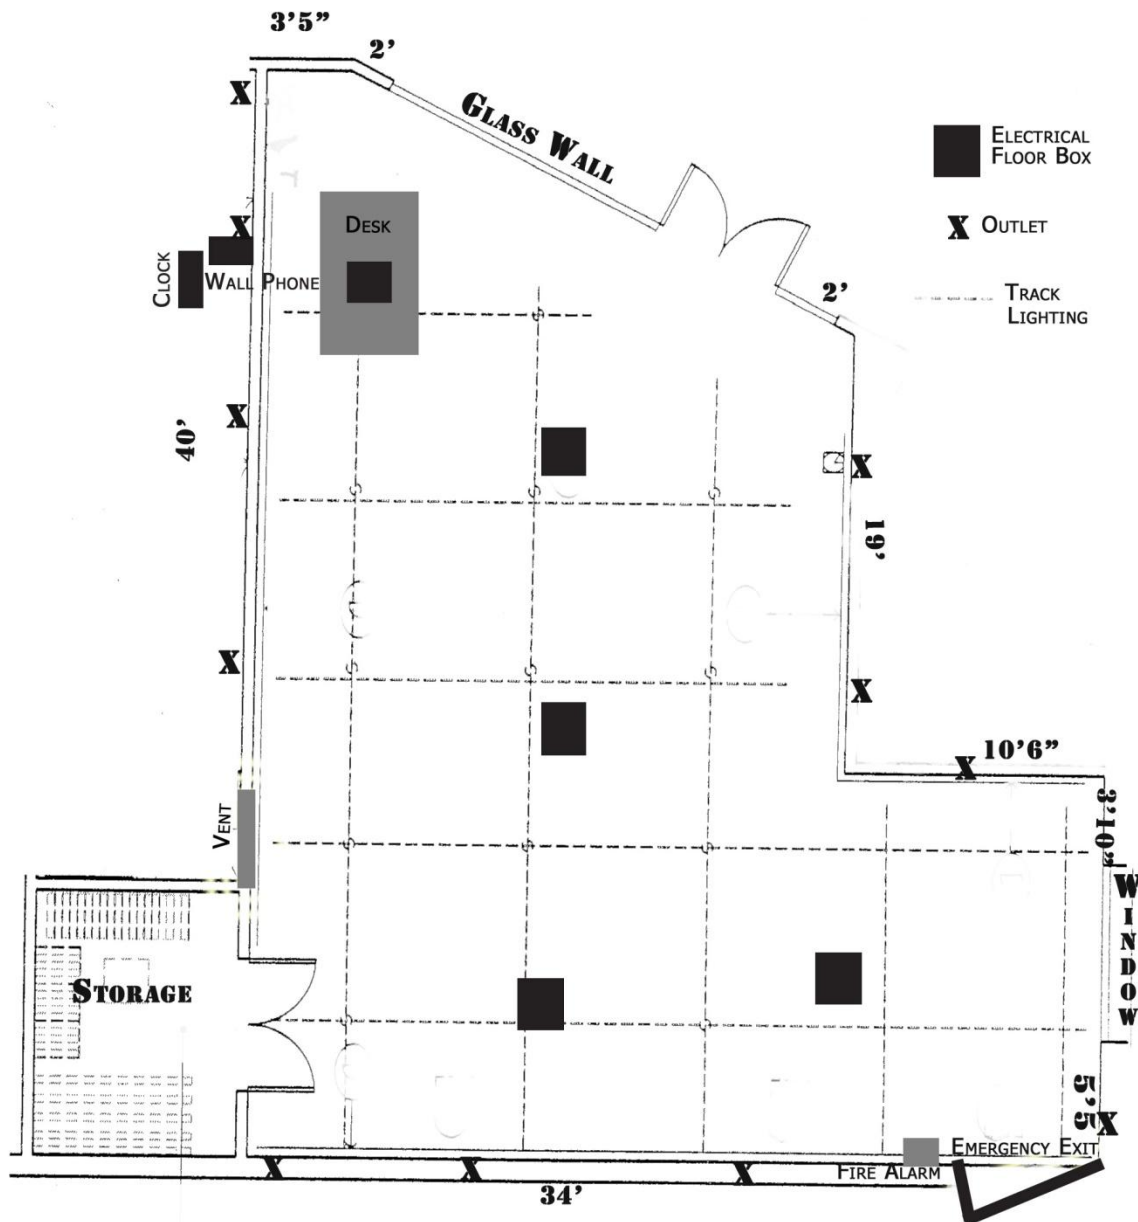

Kenneth J. Minnaert Center for the Arts

Gallery Information

There is a Unistrut® grid system (with heavy-duty movable eyebolts) at a height of 11' 6" above the floor. The walls are textured white drywall with $\frac{3}{4}$ " plywood backing. The floor is black granite tile. There are 15 white pedestals of varying sizes: (Height/Length/Width)

- 3@10" x 2' x 2'
- 3@3' x 18" x 18"
- 3@3'6" x 16" x 16"
- 3@3' x 14" x 14"
- 3@3'6" x 1' x 1'