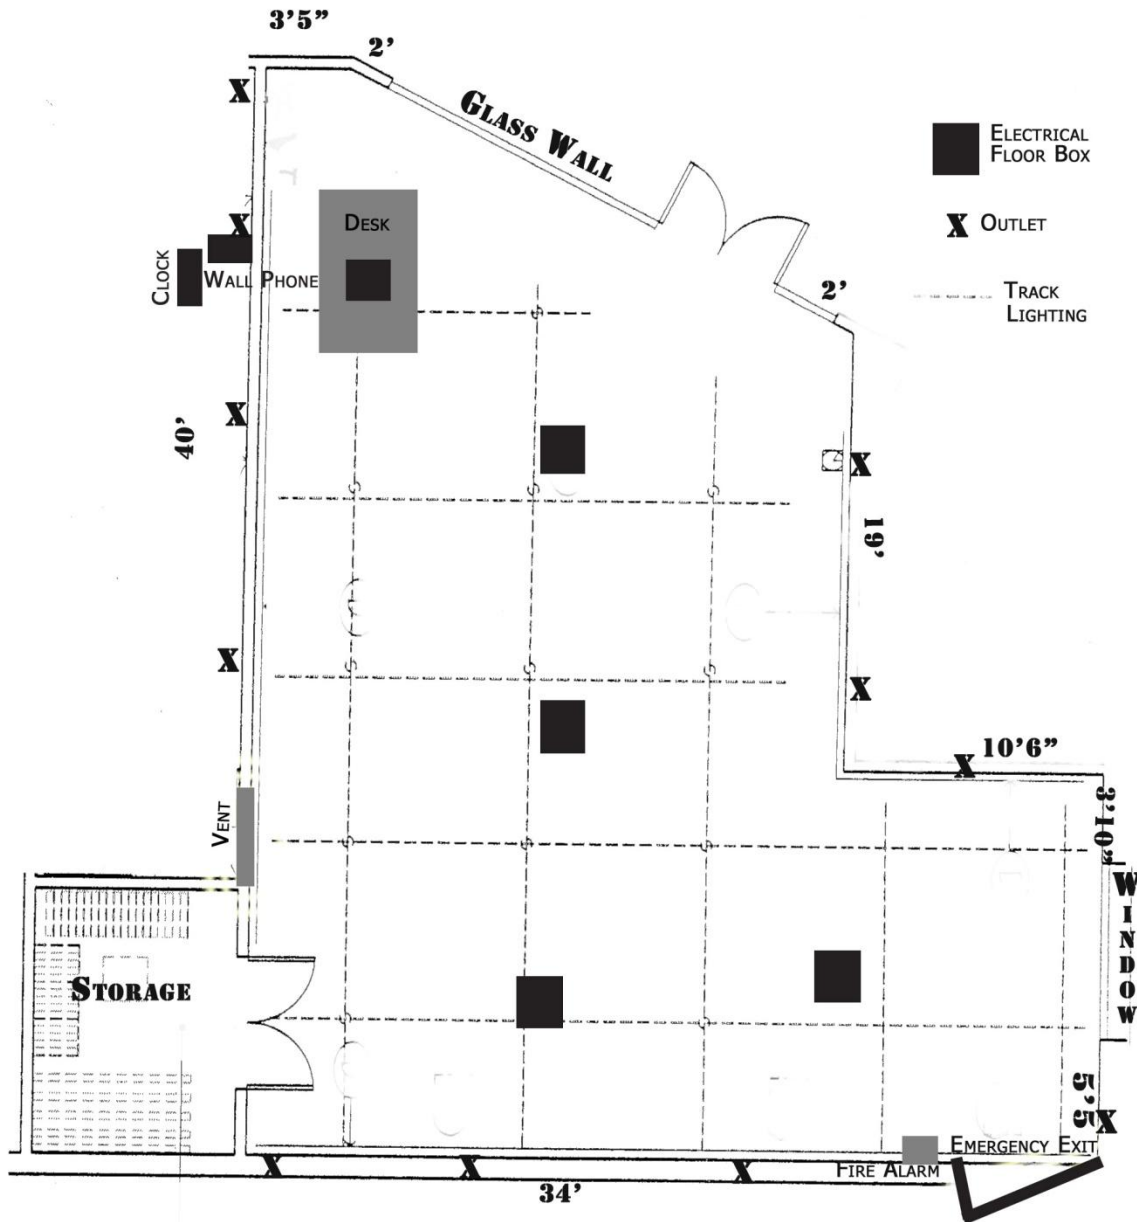

Kenneth J. Minnaert Center for the Arts

Gallery Information

There is a Unistrut® grid system (with heavy-duty movable eyebolts) at a height of 11' 6" above the floor. The walls are textured white drywall with $\frac{3}{4}$ " plywood backing. The floor is black granite tile. There are 15 white pedestals of varying sizes: (Height/Length/Width)

- 3@10" x 2' x 2'
- 3@3' x 18" x 18"
- 3@3'6" x 16" x 16"
- 3@3' x 14" x 14"
- 3@3'6" x 1' x 1'